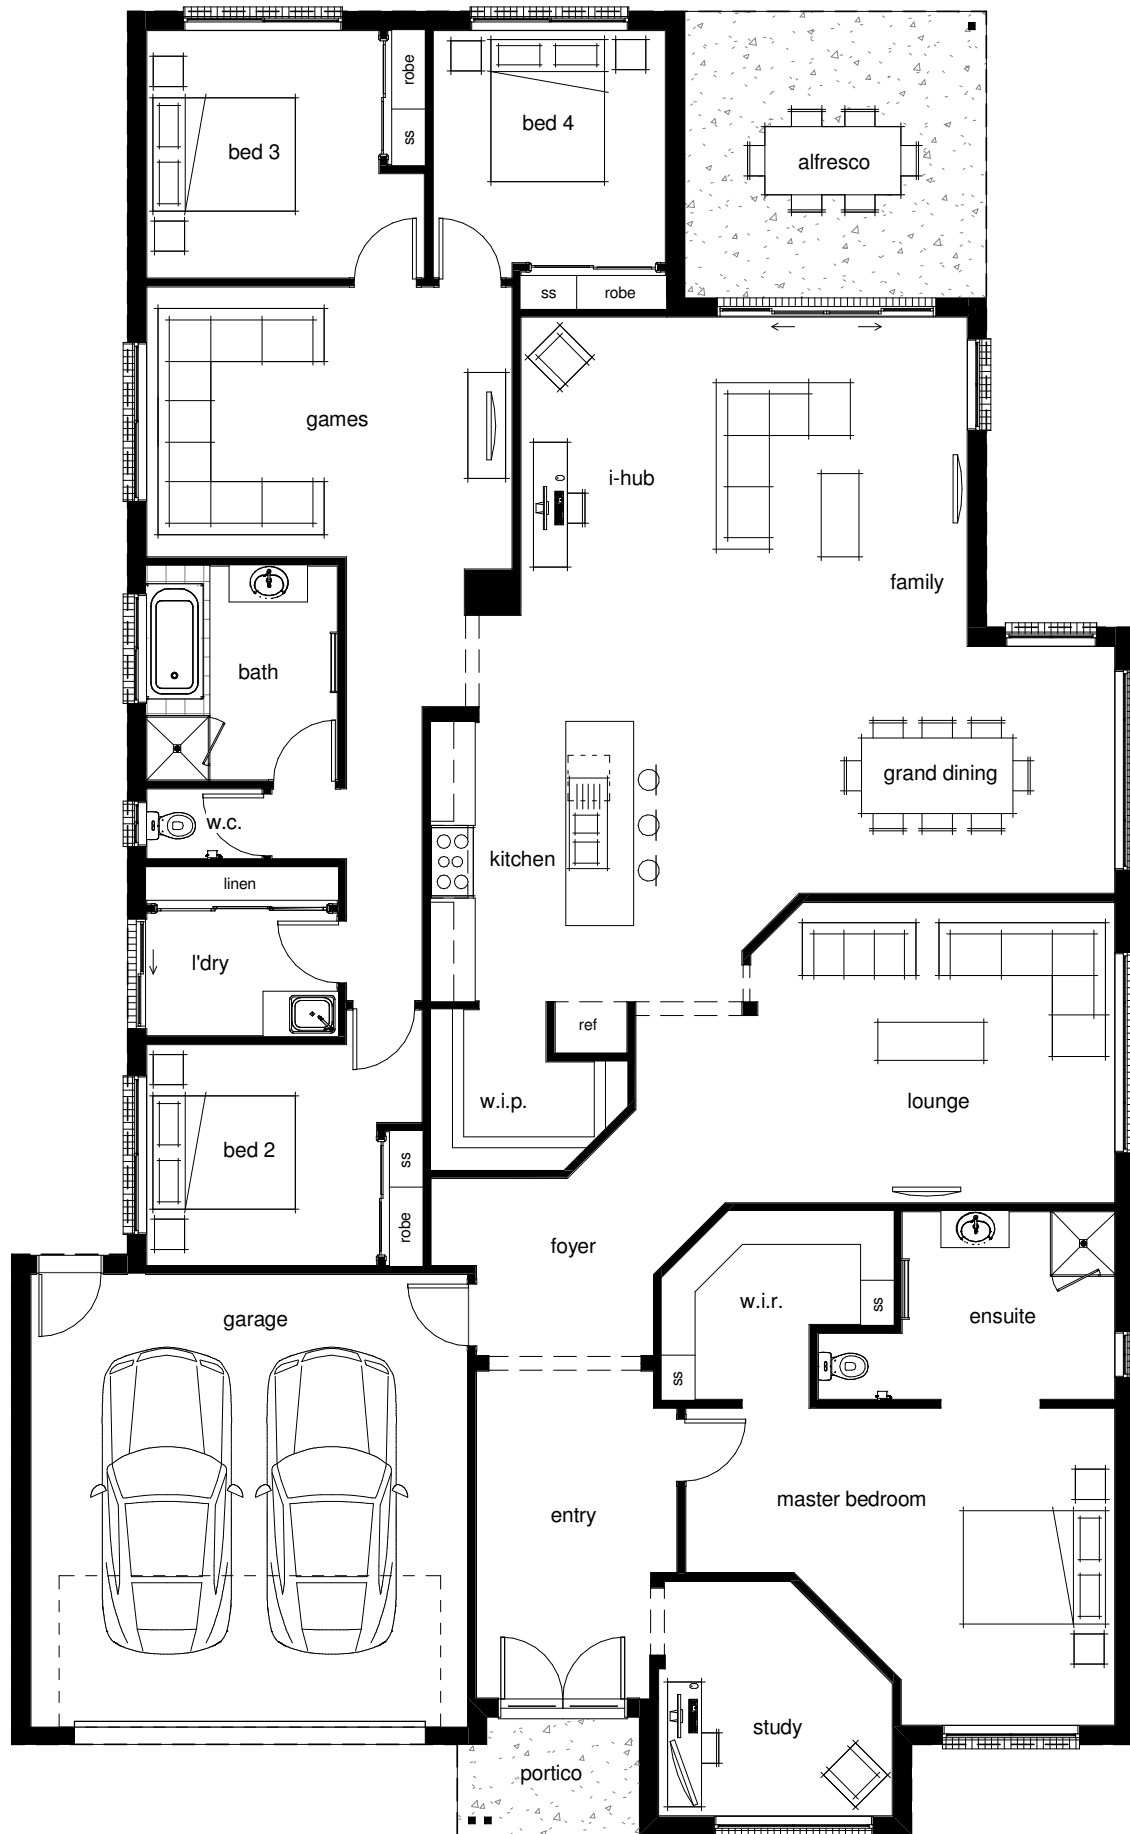

Dawson 33

LIFESTYLE RANGE

residence	248.53 m ²	26.75 sq
garage	39.03 m ²	4.2 sq
alfresco	15.12 m ²	1.63 sq
portico	3.62 m ²	0.39 sq
total area:	306.29 m ²	32.97 sq

24.12 m

14.84 m