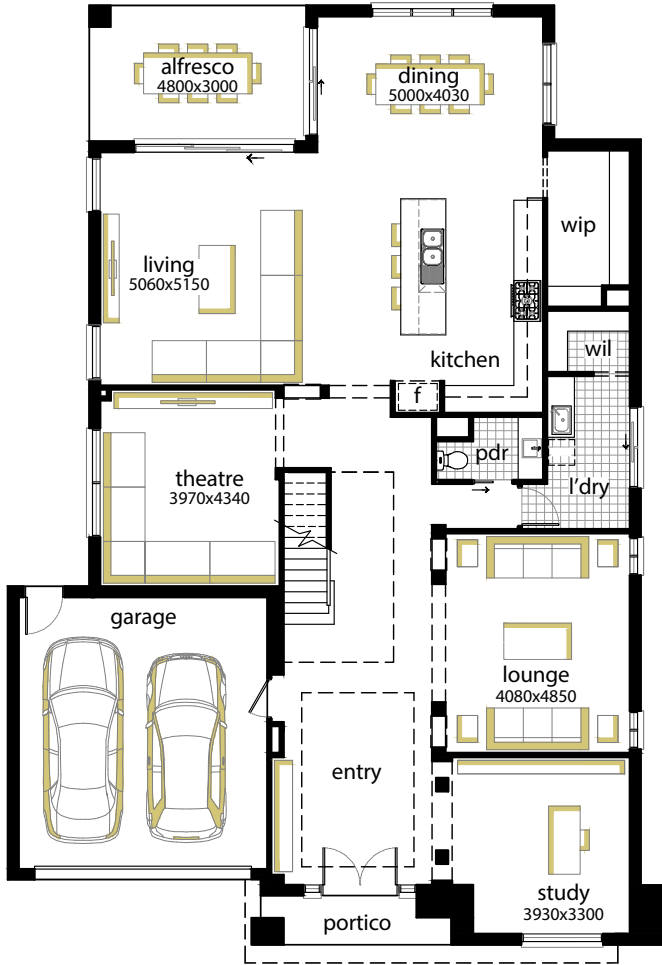

MONTPELLIER

Grandeur RANGE

4 | 4 | 2

Build this home, modify our plan or you can create your own dream home from our design-and-build Grandeur process.

MONTPELLIER 51						ALSO AVAILABLE	
MINIMUM BLOCK WIDTH 15.8m	DESIGNED TO SUIT 16m x 28m	EXTERIOR LENGTH 20.73m	EXTERIOR WIDTH 14.6m	HOUSE AREA TOTAL 464.8m²	SQUARES 50.03	MONTPELLIER 45 MIN. BLOCK WIDTH 14m	MONTPELLIER 48 MIN. BLOCK WIDTH 15m
						DESIGNED TO SUIT 14m x 30m	DESIGNED TO SUIT 15m x 30m