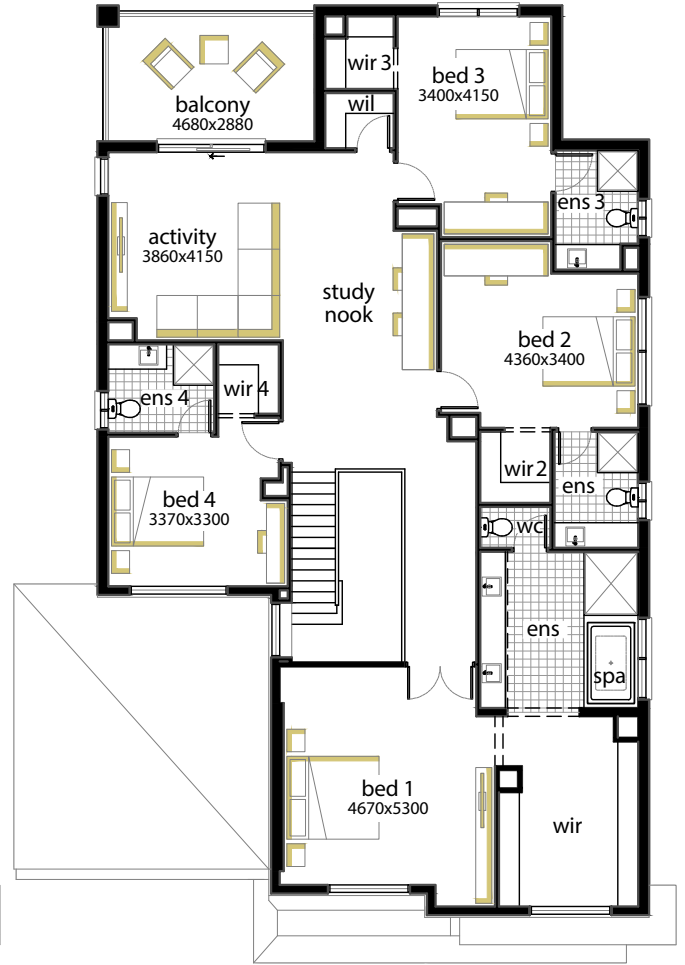

MONTPELLIER

Grandeur RANGE

4 | 4 | 2

Build this home, modify our plan or you can create your own dream home from our design-and-build Grandeur process.

MONTPELLIER 51						ALSO AVAILABLE	
MINIMUM BLOCK WIDTH 15.8m	DESIGNED TO SUIT 16m x 28m	EXTERIOR LENGTH 20.73m	EXTERIOR WIDTH 14.6m	HOUSE AREA TOTAL 464.8m²	SQUARES 50.03	MONTPELLIER 45 MIN. BLOCK WIDTH 14m	MONTPELLIER 48 MIN. BLOCK WIDTH 15m
						DESIGNED TO SUIT 14m x 30m	DESIGNED TO SUIT 15m x 30m