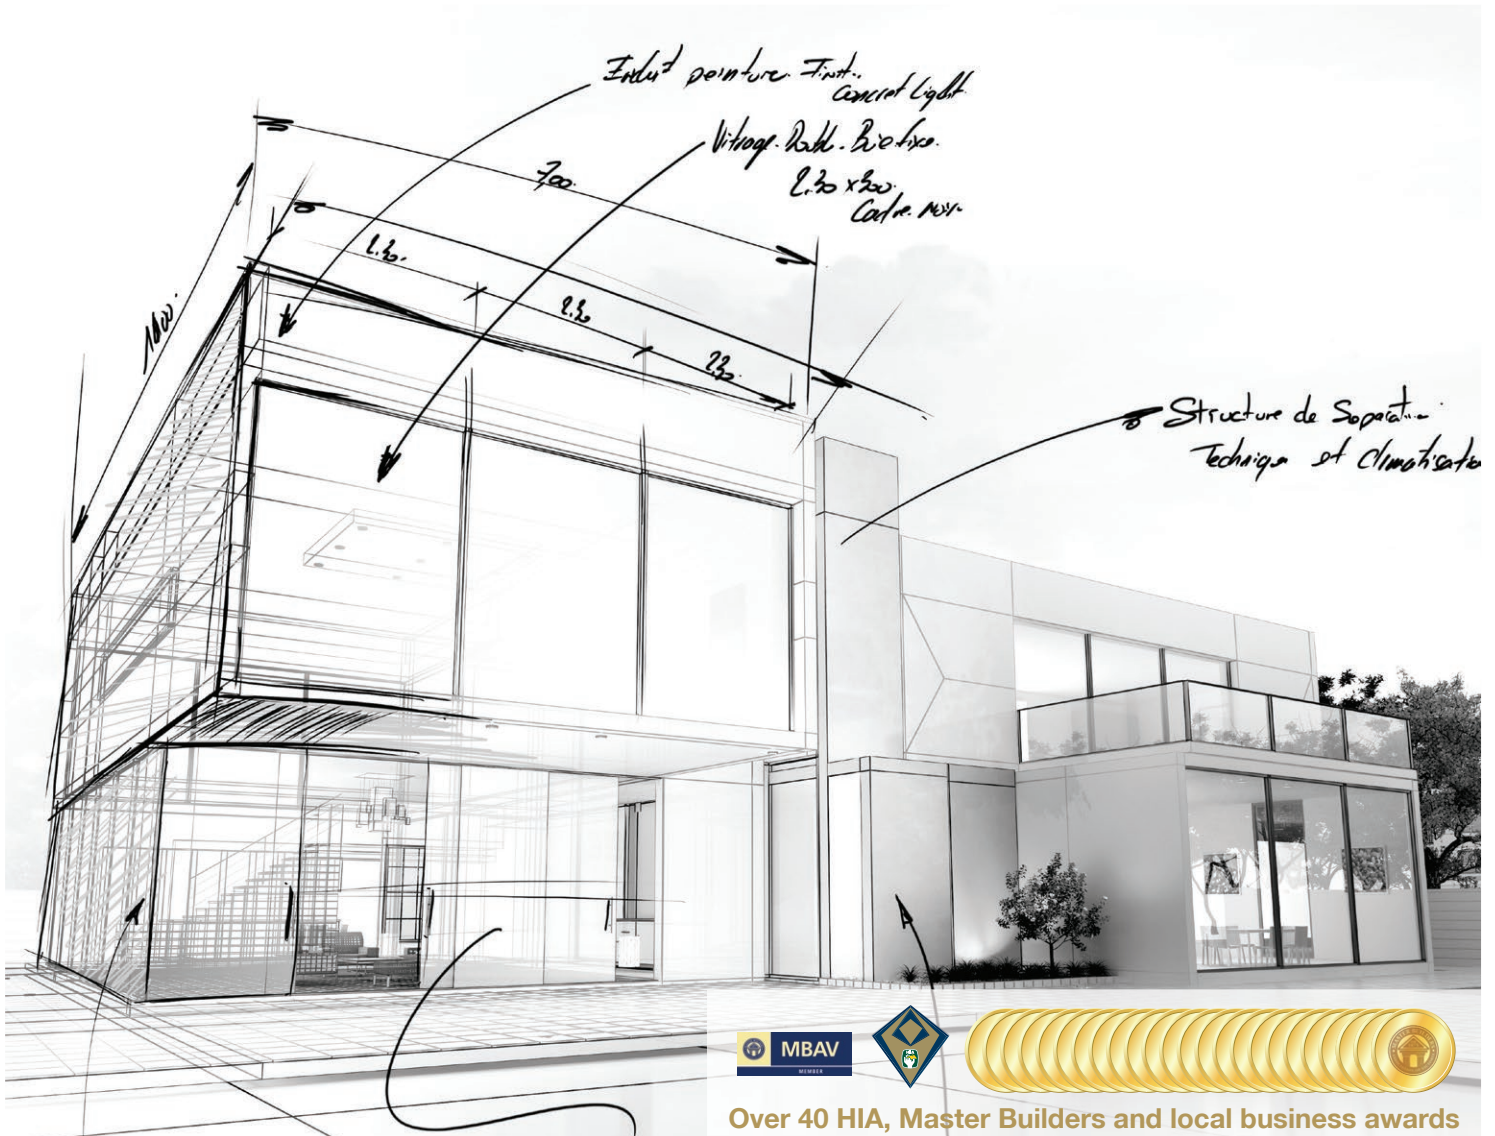

Grandeur

RANGE

Custom Design

Contact our team of design-and-build experts to discuss your **Custom Design** requirements.

Wodonga Office
02 6055 7900

Yarrowonga Office
03 5743 2066

At Hadar, we know that design is all about people, which is never more true than when it comes to designing and building custom homes. From the day you start with us, to the day we hand over your keys and beyond, your satisfaction is of paramount importance.

With our Grandeur process, we seek to understand who you are and how we can serve you. What are your ideas and what inspires you? Your family dynamics and of course your land, if you have one, will also tell its own story. We arrange to visit the site with you and review ideas. Above all, we never lose sight of the fact that this is your home and you need to fall in love with every inch of it.