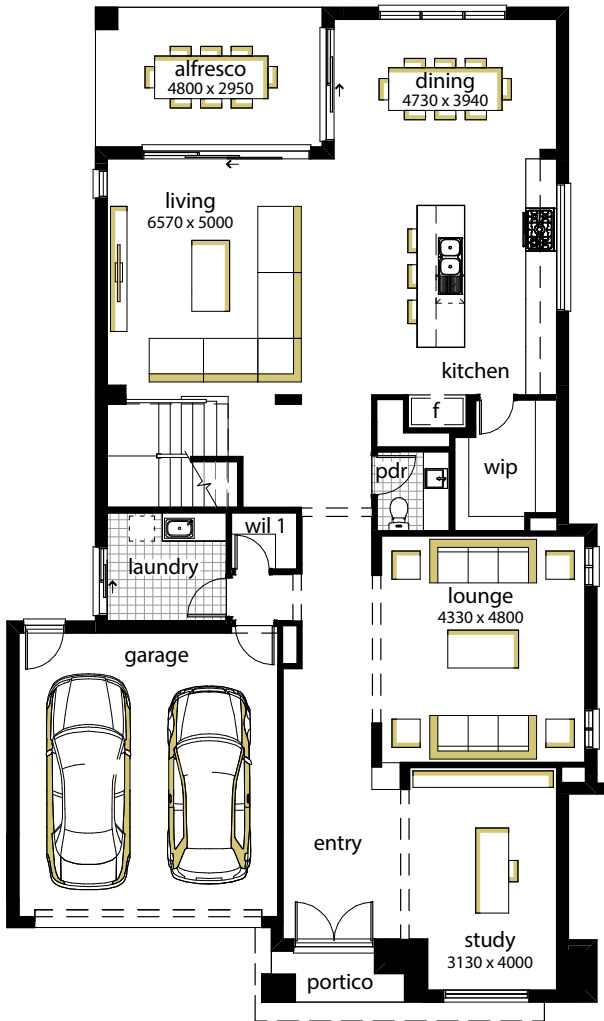

# Grandeur RANGE

 4 | 
  4 | 
  2

Build this home, modify our plan or you can create your own dream home from our design-and-build Grandeur process.

## SORRENTO RETREAT 46

MINIMUM BLOCK WIDTH <b>13.7m</b>	DESIGNED TO SUIT <b>14m x 28m</b>	EXTERIOR LENGTH <b>21m</b>	EXTERIOR WIDTH <b>12.48m</b>	HOUSE AREA TOTAL <b>420.8m<sup>2</sup></b>	SQUARES <b>45.29</b>
-------------------------------------	--------------------------------------	-------------------------------	---------------------------------	---	-------------------------

# Grandeur

RANGE