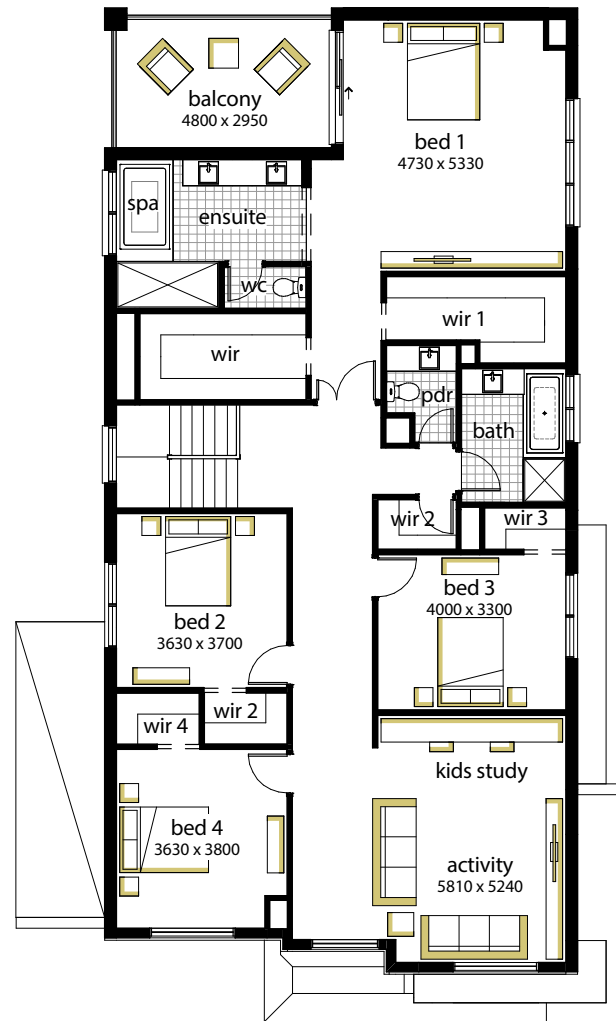

# Grandeur RANGE

 4 | 
  4 | 
  2

Build this home, modify our plan or you can create your own dream home from our design-and-build Grandeur process.

## SORRENTO RETREAT 46

MINIMUM BLOCK WIDTH <b>13.7m</b>	DESIGNED TO SUIT <b>14m x 28m</b>	EXTERIOR LENGTH <b>21m</b>	EXTERIOR WIDTH <b>12.48m</b>	HOUSE AREA TOTAL <b>420.8m<sup>2</sup></b>	SQUARES <b>45.29</b>
-------------------------------------	--------------------------------------	-------------------------------	---------------------------------	---	-------------------------

# Grandeur

RANGE